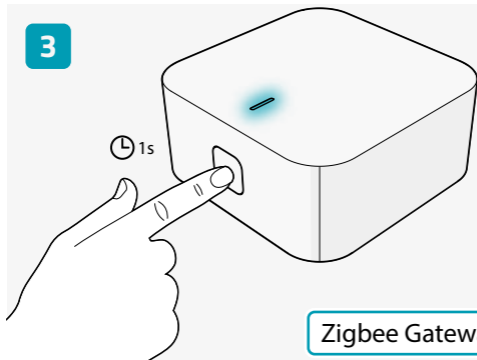


Zigbee Smart Outdoor Plug

Nedis SmartLife

Installation

ZBPO130FWT

ZBPO130EWT

Download

Nedis SmartLife

* The product may differ from the image.

3

Zigbee Gateway

4

Zigbee Gateway

5

Scan the QR code for more information about your Nedis product or go to: ned.is/zbpo130fwt

Scan the QR code for more information about your Nedis product or go to: ned.is/zbpo130ewt