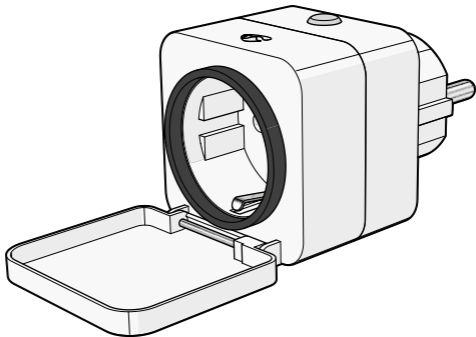


Zigbee Smart Outdoor Plug

Nedis SmartLife

Installation

ZBPO130FWT

ZBPO130EWT

Download

Nedis SmartLife

* The product may differ from the image.

3

Zigbee Gateway

4

Zigbee Gateway

5

Scan the QR code for more information about your Nedis product or go to: ned.is/zbpo130fwt

Scan the QR code for more information about your Nedis product or go to: ned.is/zbpo130ewt