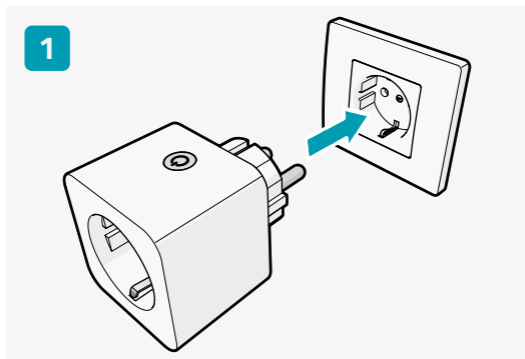


Zigbee Smart Outdoor Plug

Nedis SmartLife

Installation

ZBPO130FWT

ZBPO130EWT

Download

Nedis SmartLife

* The product may differ from the image.