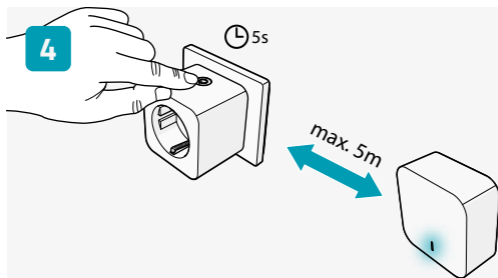

Zigbee Gateway

4