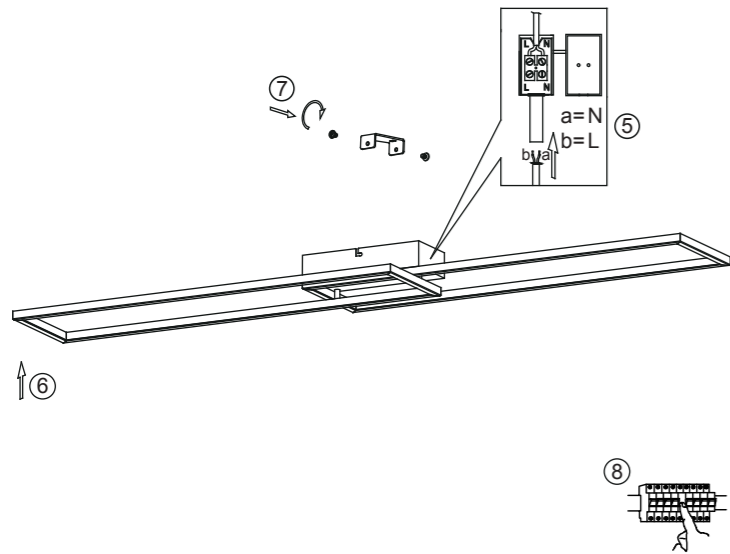

DE

Anleitung für die Fernbedienung

1. Ein / Aus
2. Farbtemperatur ändern
3. Nachtlicht (gelb 5%)
4. Leuchte nach 1 Minute ausschalten
5. Erhöhen der Farbtemperatur
6. Reduzieren der Farbtemperatur
7. Hochdimmen der Helligkeit
  Kurzes Drücken: maximale Helligkeit
8. Reduzieren der Helligkeit
  Kurzes Drücken: minimale Helligkeit

Technische Daten

Betriebsspannung:	DC3V
Betriebsstrom:	<15mA
Reichweite der Fernbedienung:	>6m
Fernbedienung:	Infrarot
Batterie:	2x 1,5V AAA

GB

Remote Control Instructions

1. On / Off
2. Change color temperature
3. Night light (yellow 5%)
4. Turn off the light after 1 minute
5. Increase color temperature
6. reduce color temperature
7. Dim up the brightness (max. 100%)
  Short press: max. brightness
8. Dim down the brightness (min. 5%)
  Short press: min. brightness

Specifications

Operation voltage:	DC3V
Operation current:	<15mA
Remote distance:	> 6m
Remote Control:	Infrared
Battery:	2x 1,5V AAA