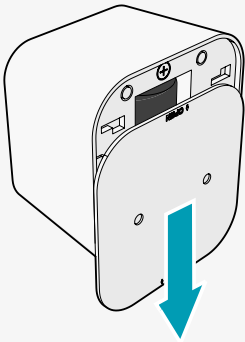

# Zigbee Motion Sensor (PIR)

**Installation**

---

**ZBBSM20WT**

Nedis SmartLife

Download

Nedis SmartLife

1