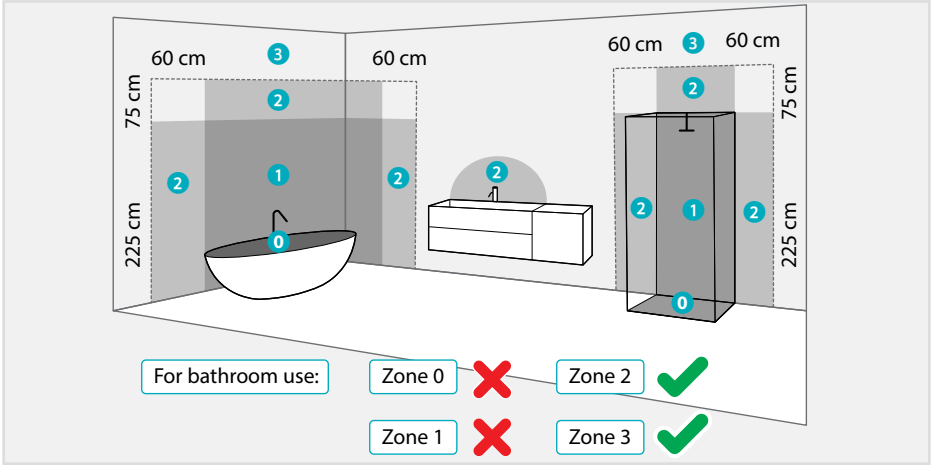

Smart Infrared Heating Panel

Installation

Nedis SmartLife

HTIP350WTW / HTIP700WTW

Scan the QR code for more information about your Nedis product or go to:

nedis.is/http350wtw

nedis.is/http700wtw

Download