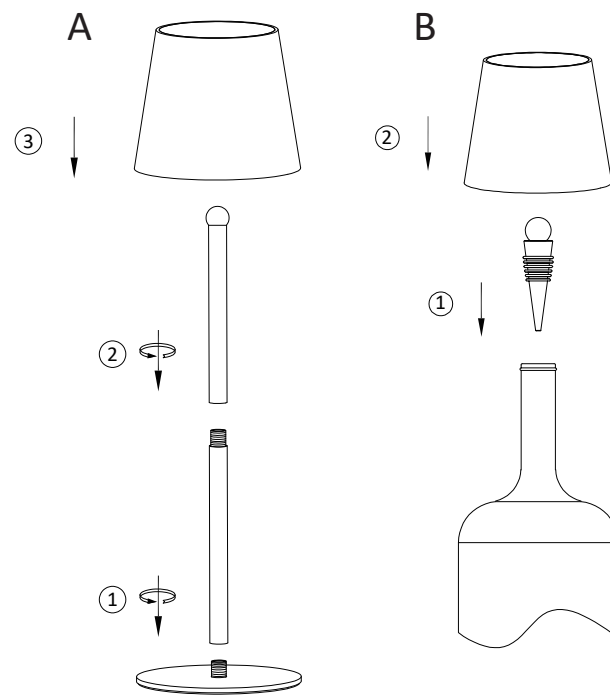

15.000 x

< 0,5 s

901651/901653/901654/
901655/901656

3.7V/2600mAh

LED

1x LED-Board 5V DC/2,5W

1x

1x