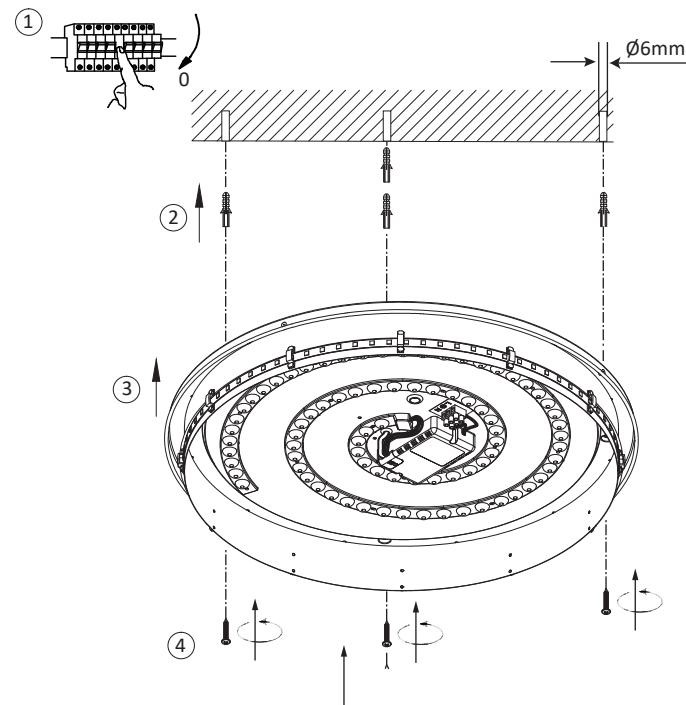

DE

DE Dieses Produkt enthält eine Lichtquelle der Energieeffizienzklasse <E>.

GB This product contains a light source of energy efficiency class <E>.

FR Ce produit comprend une source de lumière de classe d'efficacité énergétique <E>

ES Este producto contiene una fuente de luz de la clase de eficiencia energética <E>.

HR Ovaj proizvod sadrži izvor svjetlosti energetskeg razreda <E>.

HU Ez a termék <E> energiahatékonysági osztályba tartozó fényforrást tartalmaz.

IT Questo prodotto contiene una sorgente luminosa della classe di efficienza energetica <E>.

NL Dit product bevat een lichtbron van energie-efficiëntieklasse <E>.

GB

FR

ES

HR

HU

IT

NL

994849 - LUISA

JUST LIGHT.

JUST LIGHT GmbH

Olakenweg 36 · D-59457 Werl

☎ +49(0)2922 9721 9290

✉ Kundenservice@neuhaus-group.de

www.just-light.info

LED

33 W

4.100 lm

42 W

3.100 lm

t

20.000 h

T_K

3.000 - 6.400 K

15.000 x

< 0,5 s

4 W

42 W

3.100 lm

20.000 h

RGB

15.000 x

< 0,5 s

994849

230V / 50Hz~

LED

1x LED-Board 250V DC/33 W

1x LED-Board 5V DC/ 4 W

1x

3x

4x

4x

2x AAA 1,5V