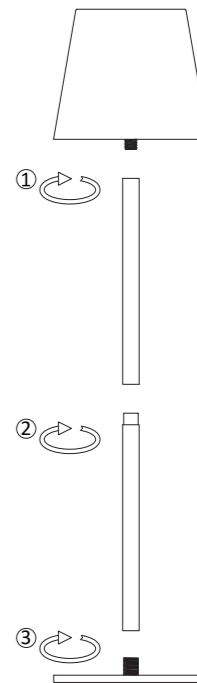

999994 - BURIA

JUST LIGHT.

JUST LIGHT GmbH

Olakenweg 36 · D-59457 Werl

☎ +49(0)2922 9721 9290

✉ Kundenservice@neuhaus-group.de

www.just-light.info

DE

DE Dieses Produkt enthält eine Lichtquelle der Energieeffizienzklasse <E>.

GB This product contains a light source of energy efficiency class <E>.

FR Ce produit comprend une source de lumière de classe d'efficacité énergétique <E>

ES Este producto contiene una fuente de luz de la clase de eficiencia energética <E>.

HR Ovaj proizvod sadrži izvor svjetlosti energetskog razreda <E>.

HU Ez a termék <E> energiahatékonysági osztályba tartozó fényforrást tartalmaz.

IT Questo prodotto contiene una sorgente luminosa della classe di efficienza energetica <E>.

NL Dit product bevat een lichtbron van energie-efficiëntieklasse <E>.

GB

FR

ES

HR

HU

IT

NL

LED

2,5 W

320 lm

2,5 W

220 lm

t

25.000 h

T_K

3.000 K

15.000 x

< 0,5 s

999994

3.7V/2600mAh

LED

1x LED-Board 5V DC/2,5 W

1x

Type C