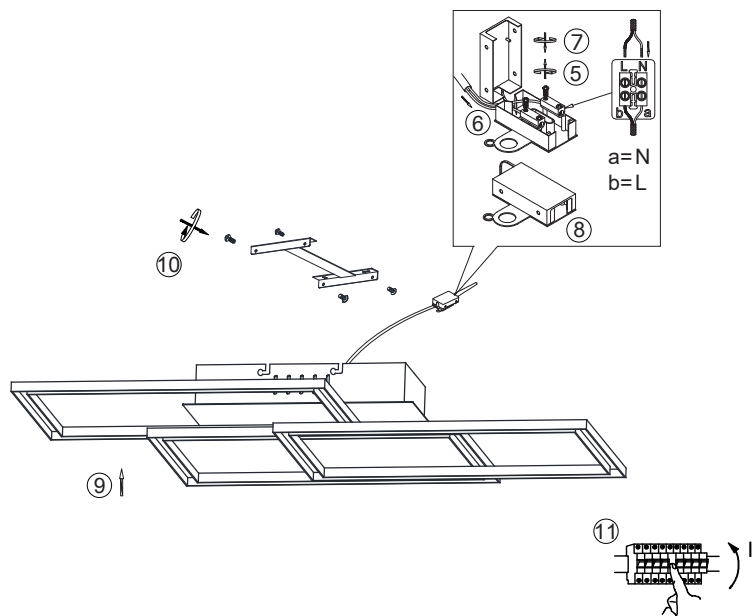

DE

Anleitung für die Fernbedienung

1. Ein / Aus
2. Farbtemperatur ändern
3. Nachtlicht (gelb 5%)
4. Leuchte nach 1 Minute ausschalten
5. Erhöhen der Farbtemperatur
6. Reduzieren der Farbtemperatur
7. Hochdimmen der Helligkeit
  Kurzes Drücken: maximale Helligkeit (max. 100%)
8. Reduzieren der Helligkeit
  Kurzes Drücken: minimale Helligkeit (min. 5%)

Technische Daten

Betriebsspannung: DC3V
Betriebsstrom: <15mA
Reichweite der Fernbedienung: >6m
Fernbedienung: Infrarot
Batterie: 2x 1,5V AAA

GB

Remote Control Instructions

1. On / Off
2. Change color temperature
3. Night light (yellow 5%)
4. Turn off the light after 1 minute
5. Increase color temperature
6. reduce color temperature
7. Dim up the brightness (max. 100%)
  Short press: max. brightness
8. Dim down the brightness (min. 5%)
  Short press: min. brightness

Specifications

Operation voltage: DC3V
Operation current: <15mA
Remote distance: > 6m
Remote Control: Infrared
Battery: 2x 1,5V AAA