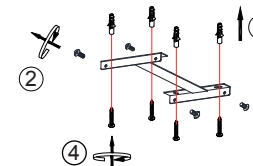

LED 13 W
1.560 lm
42 W
2.500 lm
t 20.000 h
T_K 2.700 - 5.000 K
15.000 x
<0,5 s

997059

230V / 50Hz~

LED 3x LED-Board 24V DC/13W

2x AAA, 1,5V

1x

4x

4x