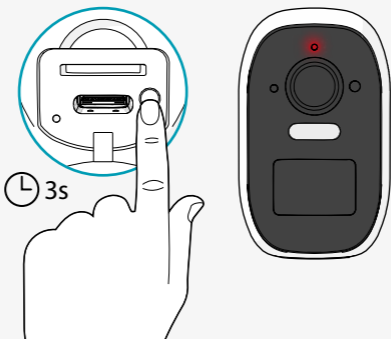

Rechargeable 4MP UltraHD Wi-Fi Camera

Nedis SmartLife

Installation

WIFICB032WT

Scan the QR code for more information about your
Nedis product or go to: ned.is/wificbo32wt

Download

Nedis SmartLife

1