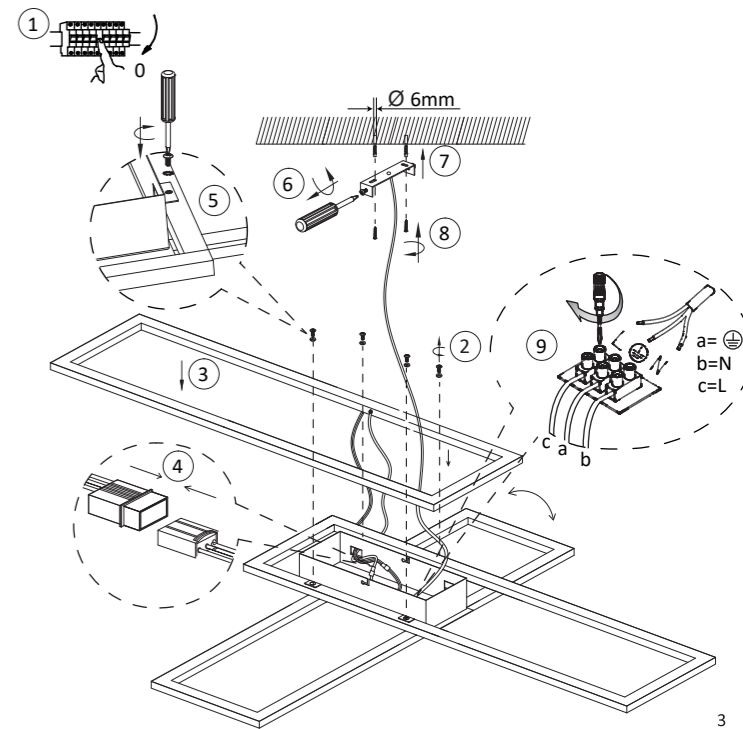

< 0,5 s

901647

230V / 50Hz~

LED 1x LED-Board 360V DC/45 W

1x

2x AAA, 1,5V

2x

2x